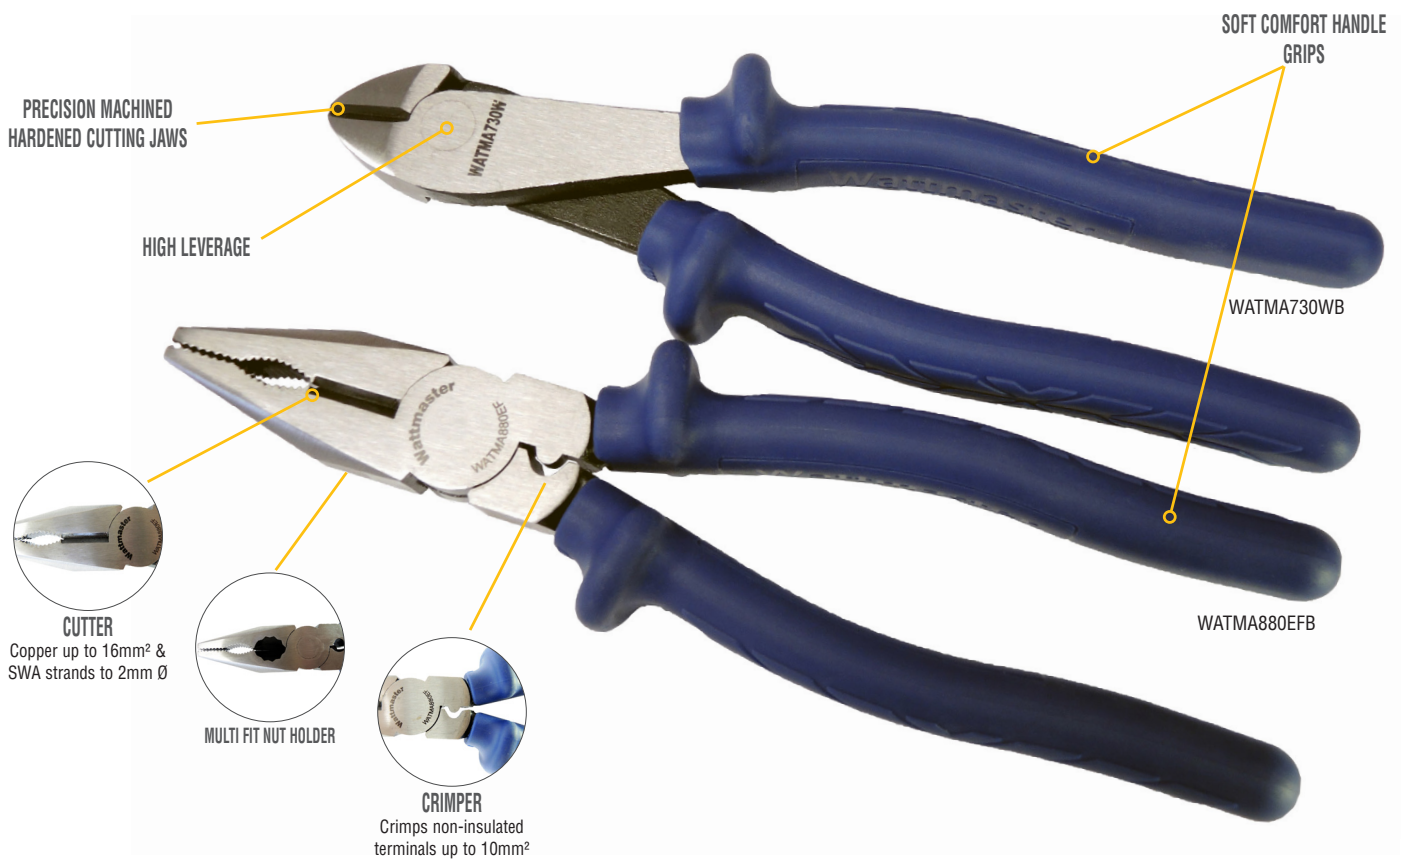

Wattmaster

THE BRAND ELECTRICIANS RELY ON

1000V Combination Plier & Nipper Kit

Part No: WATMATWINPACK-B

1000V Combination Linesman's Pliers

- Hardened Wire Cutters
- Flexible Nut Holder
- Crimping Jaws
- Precise Jaw Gap
- Tested to 1000V ratings

1000V Cutting Nippers

- Cuts Steel & Copper Wire
 - Hardened Wire Cutters
 - High Leverage Action
 - Tested to 1000V ratings

Cat. No.	Cutting capacity copper wire	Cutting capacity steel wire	Crimping capacity non-insulated terminals	Handle Color	Material	Overall Length	Weight
WATMA880EFB	up to 16mm ²	up to 2mm Ø	up to 10mm ²	Blue	CR-MO Steel	225 mm	0.360 kg
Cat. No.	Cutting capacity copper wire	Cutting Capacity flat cable	Cutting capacity steel catenary wire	Cutting capacity steel armour wire	Handle Color	Overall Length	Weight
WATMA730WB	16mm ²	3 x 4mm ²	7/1.25mm ²	2.6mm ²	Blue	215 mm	0.300 kg