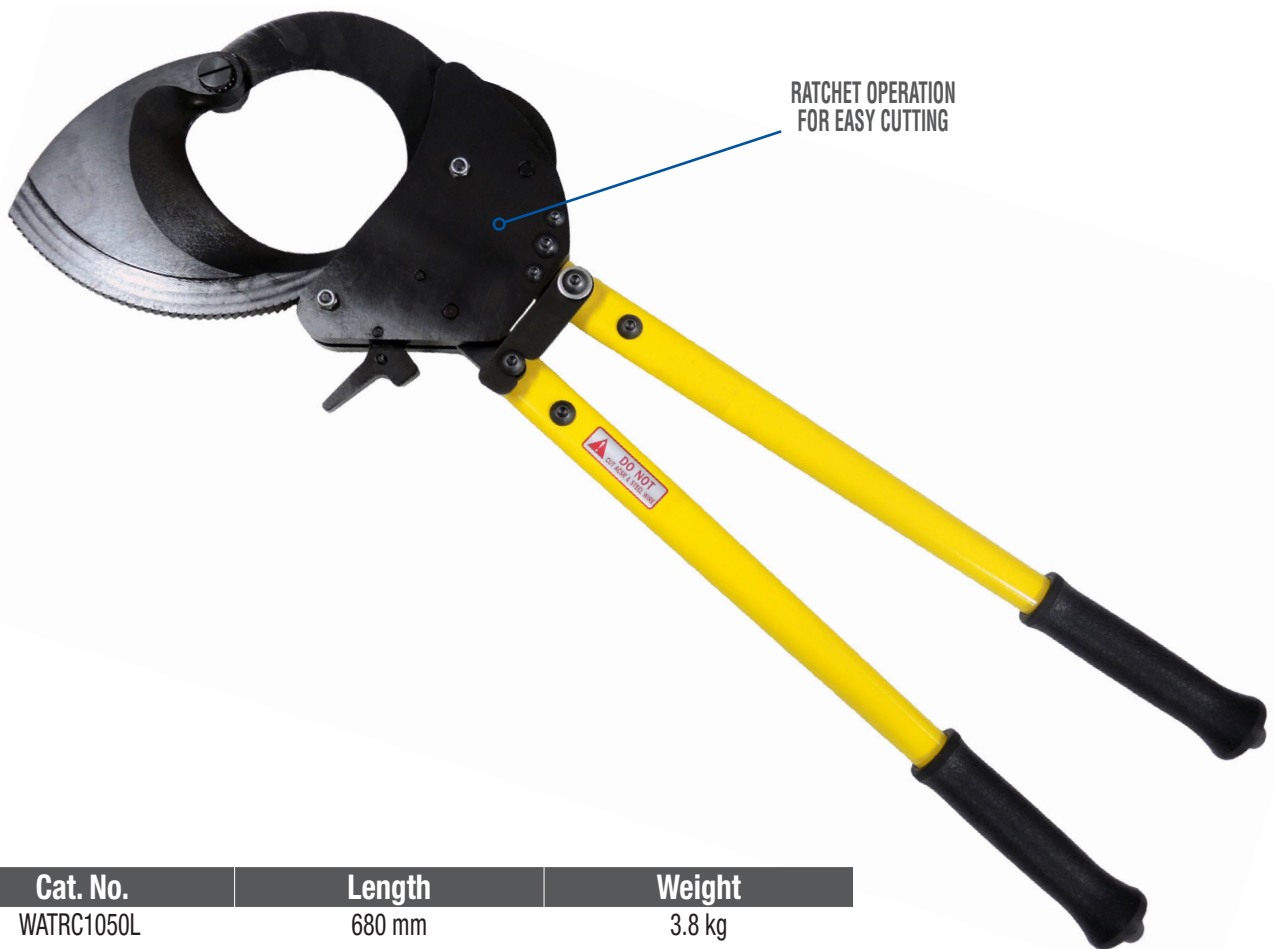

Wattmaster

THE BRAND ELECTRICIANS RELY ON

Ratchet Cable Cutter

Part No: WATRC1050L

- Ratchet operation for easy cutting
- Cuts armoured cables up to 65mm \varnothing with max 2.5mm soft armour wire.
- Cuts up to 100mm telephone cable
- Cuts up to 100mm² copper

Cat. No.	Length	Weight
WATRC1050L	680 mm	3.8 kg

 Like us on Facebook
[@WattmasterAU](#)

 Follow us on Instagram
[@wattmaster_au](#)

P: 1 300 300 747
www.wattmaster.com.au