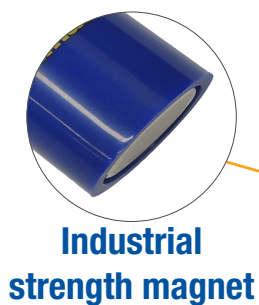

Wattmaster

THE BRAND ELECTRICIANS RELY ON

Extreme Magnet

Part No: WATXMAG1

- Multi-use industrial strength magnet
- Small and easy to carry
- Ideal for locating metal behind walls

Easy 'O'
Grip Handle

Industrial
strength magnet