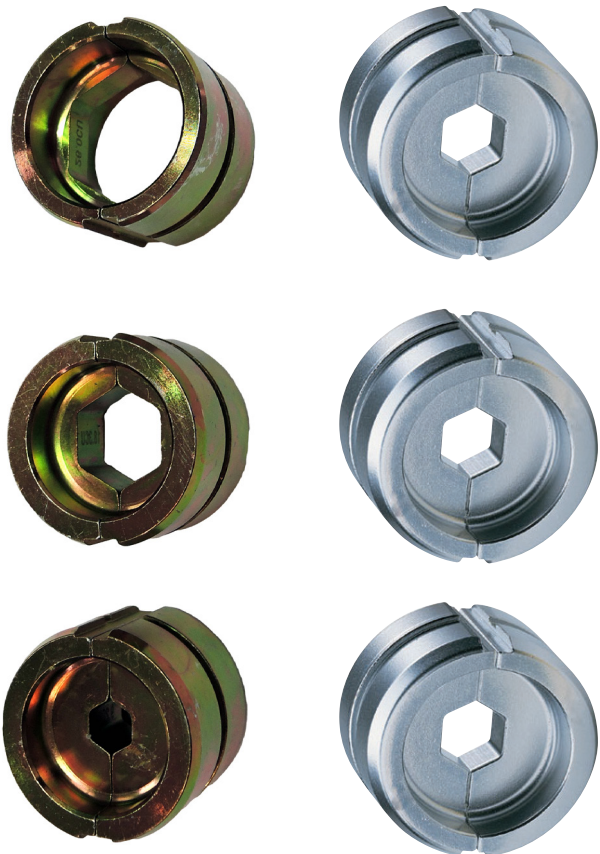

Alco

12 ton Dies

FEATURES:

- For Hexagonal crimping of cable
- Designed to suit Klauke Crimper range and Alco lugs and links
- Available in copper and aluminium

SPECIFICATIONS:

PART NUMBER	CRIMPING SIZE (MM ²)	A/F (MM)	WIDTH (MM)	TYPE
ALCK12-C16	16	-	-	Copper
ALCK12-C25	25	7.7	17.5	Copper
ALCK12-C35	35	9.2	17.5	Copper
ALCK12-C50	50	10.4	17.5	Copper
ALCK12-C70	70	11.5	17.5	Copper
ALCK12-C95	95	14.2	17.5	Copper
ALCK12-C120	120	16.5	14.0	Copper
ALCK12-C150	150	18.3	14.0	Copper
ALCK12-C185	185	20.0	14.0	Copper
ALCK12-C240	240	23.1	10.0	Copper
ALCK12-C300	300	26.0	10.0	Copper
ALCK12-C400	400	28.1	10.0	Copper
ALCK12-A10-35	10-35	9.0	22.0	Aluminium
ALCK12-A50-70	50-70	13.2	22.0	Aluminium
ALCK12-A95-120	95-120	17.3	22.0	Aluminium
ALCK12-A150-185	150-185	22.0	18.0	Aluminium
ALCK12-A240-300	240-300	28.4	18.0	Aluminium