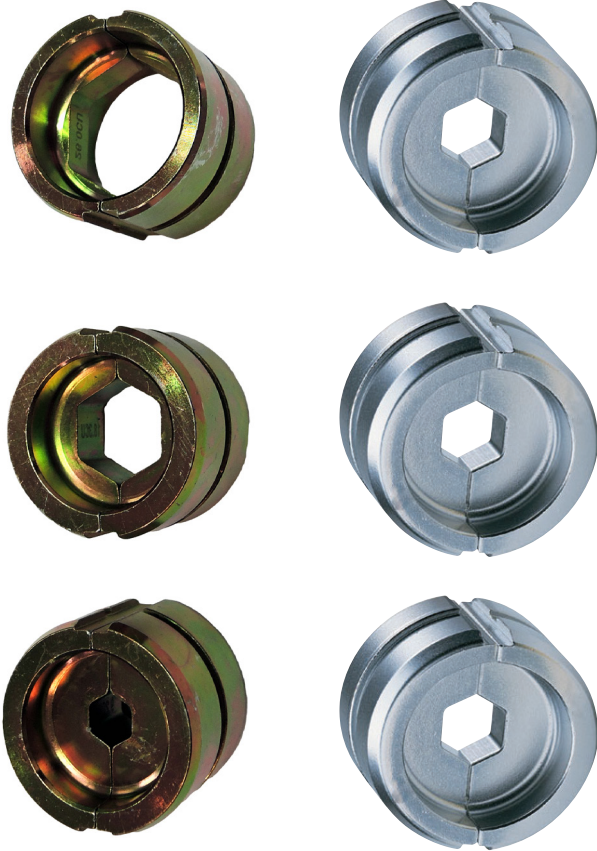

Alco

6 ton Dies

FEATURES:

- For Hexagonal crimping of cable
- Designed to suit Klauke Crimper range and Alco lugs and links
- Available in copper and aluminium

SPECIFICATIONS:

PART NUMBER	CRIMPING SIZE (MM ²)	A/F (MM)	WIDTH (MM)	TYPE
ALCK6-C10	10	-	-	Copper
ALCK6-C16	16	-	-	Copper
ALCK6-C25	25	7.7	12.0	Copper
ALCK6-C35	35	9.2	12.0	Copper
ALCK6-C50	50	10.4	9.0	Copper
ALCK6-C70	70	11.5	9.0	Copper
ALCK6-C95	95	14.2	6.0	Copper
ALCK6-C120	120	16.5	6.0	Copper
ALCK6-C150	150	18.3	5.0	Copper
ALCK6-C185	185	20.0	5.0	Copper
ALCK6-C240	240	23.1	5.0	Copper
ALCK6-C300	300	26.0	5.0	Copper
ALCK6-A10-35	10-35	9.0	10.0	Aluminium
ALCK6-A50-70	50-70	13.2	12.0	Aluminium
ALCK6-A95-120	95-120	17.3	12.0	Aluminium
ALCK6-A150-185	150-185	22.0	10.0	Aluminium
ALCK6-A240	240-300	28.4	10.0	Aluminium