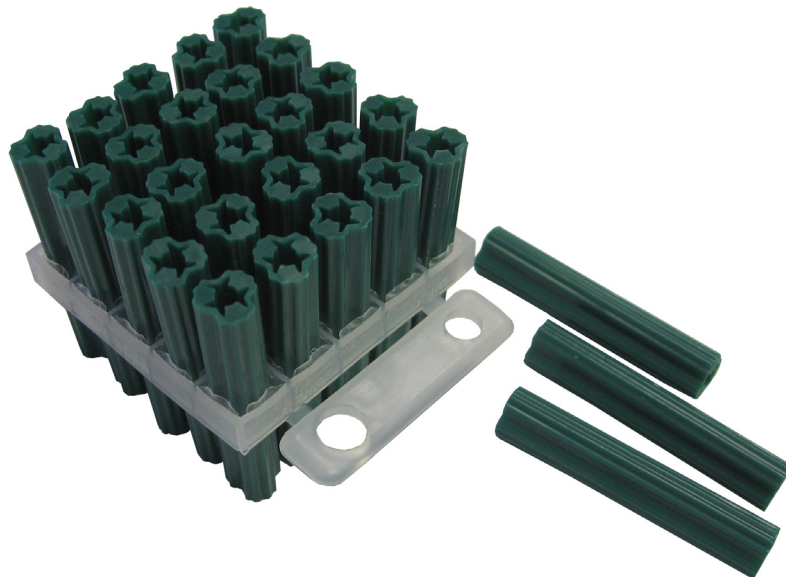

## Green Anchor Wall Plugs

### FEATURES:

- Strong screw retention wall plugs
- Handy drill and screw size check
- For best results, use recommended drill and screw sizes
- Now with tapered head (camfer end)
- Sold in box quantities only
- 25 pieces included per frame

### SPECIFICATIONS:

PART NO	SCREW SIZE (MM)	DRILL SIZE (MM)	LENGTH (MM)	BOX QTY	COLOUR
WATP25G	10-12	7	25	500	Green
WATP32G	10-12	7	32	500	Green
WATP38G	10-12	7	38	500	Green
WATP50G	10-12	7	50	250	Green