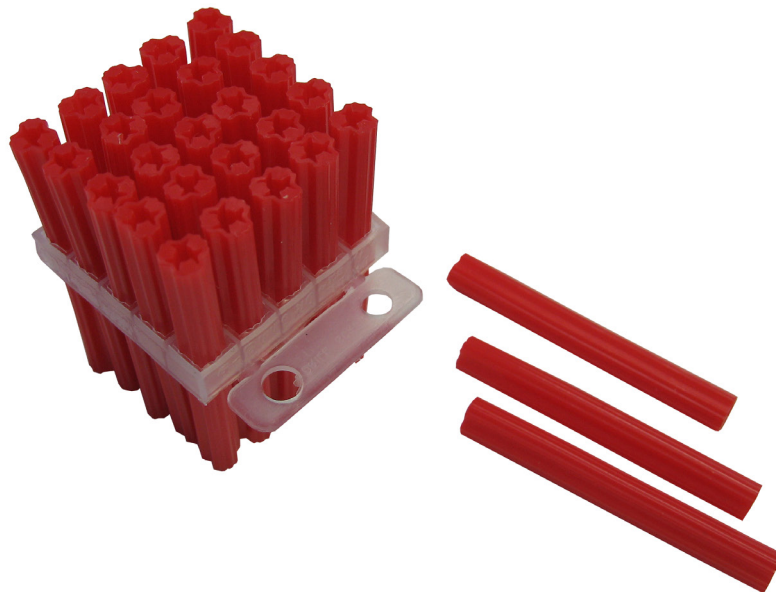

Wattmaster

THE BRAND ELECTRICIANS RELY ON

Red Anchor Wall Plugs

FEATURES:

- Strong screw retention wall plugs
- Handy drill and screw size check
- For best results, use recommended drill and screw sizes
- Now with tapered head (camfer end)
- Sold in box quantities only
- 25 pieces included per frame

SPECIFICATIONS:

PART NO	SCREW SIZE (MM)	DRILL SIZE (MM)	LENGTH (MM)	BOX QTY	COLOUR
WATP25R	8-9	6	25	500	Red
WATP38R	8-9	6	38	500	Red
WATP50R	8-9	6	50	250	Red

Wattmaster

THE BRAND ELECTRICIANS RELY ON

T: 1300 300 747 F: 1300 300 074